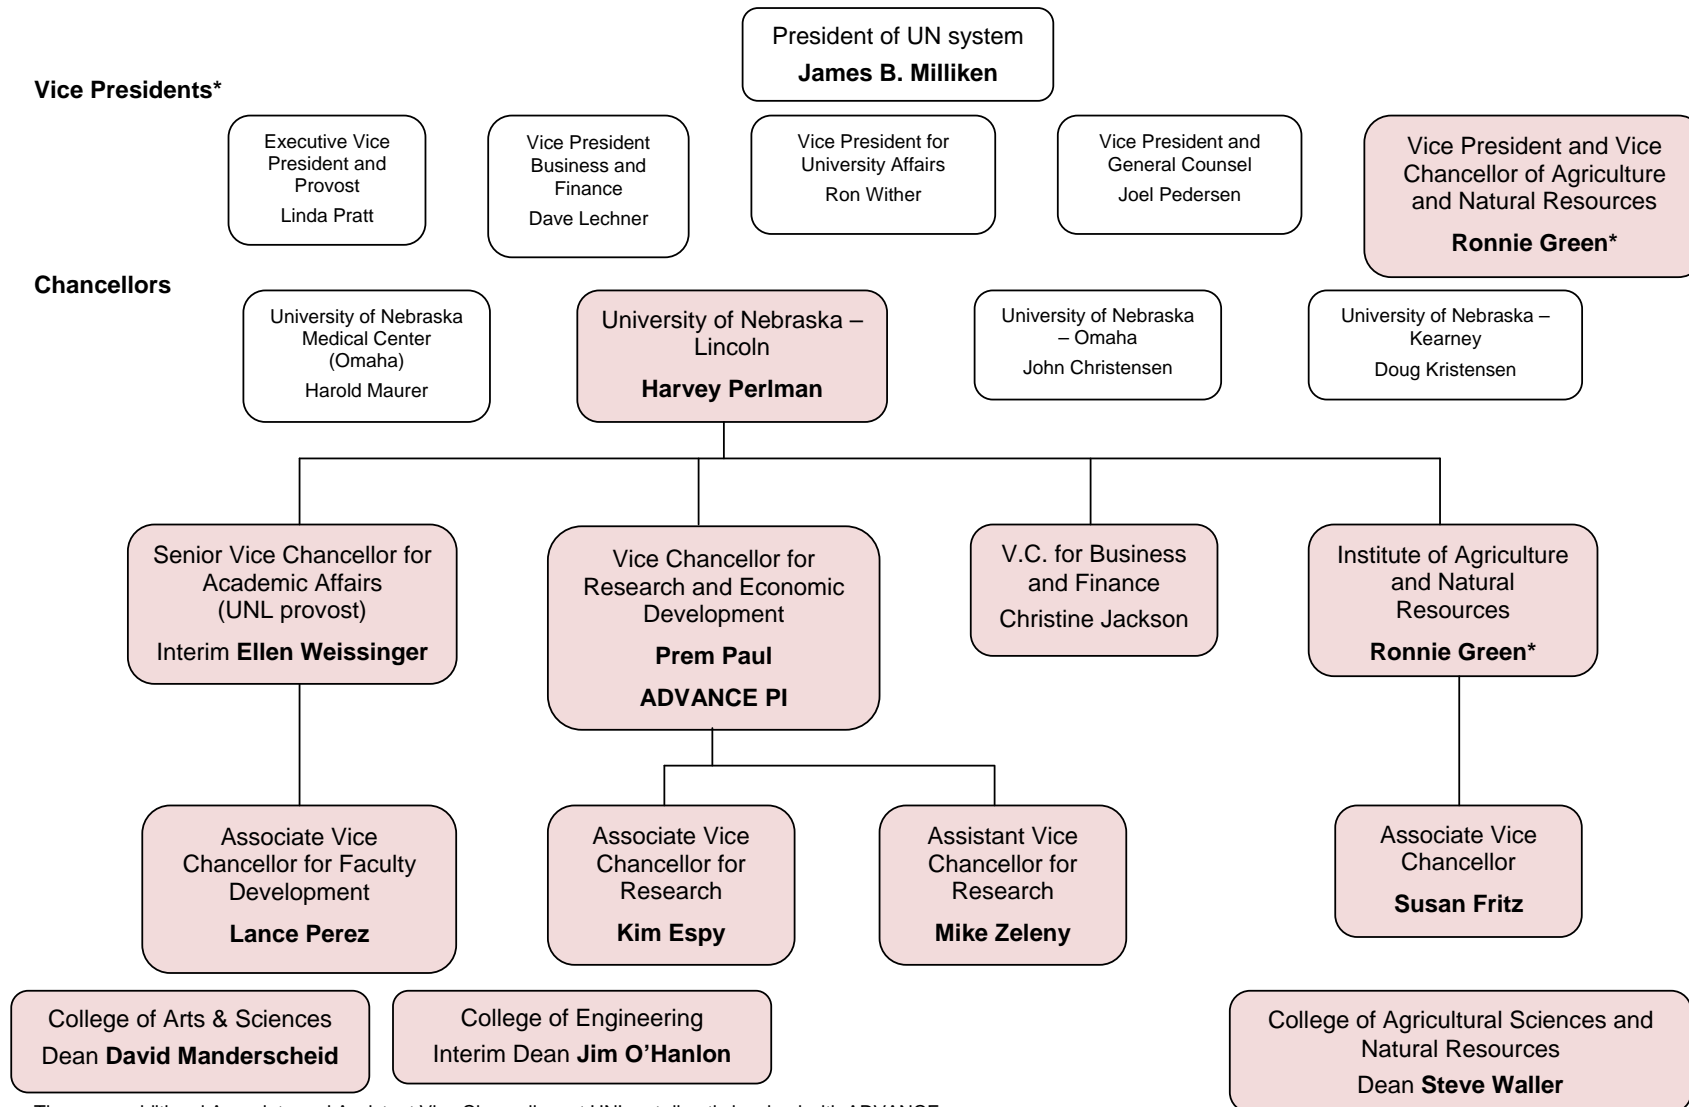

The University of Nebraska System Organizational Sketch. The UN system comprises four campuses (see “Chancellors”). UNL is the flagship campus.

There are additional Associate and Assistant Vice Chancellors at UNL not directly involved with ADVANCE.

Red shading indicates UNL campus. There are three target STEM colleges: Arts & Sciences, Engineering, and the Institute of Agricultural and Natural Resources (IANR).

\* Vice Presidents added for clarity of structure. IANR Vice Chancellor position also serves as a Vice President for the system.

Office of Equity, Access and Diversity answers directly to the Chancellor.